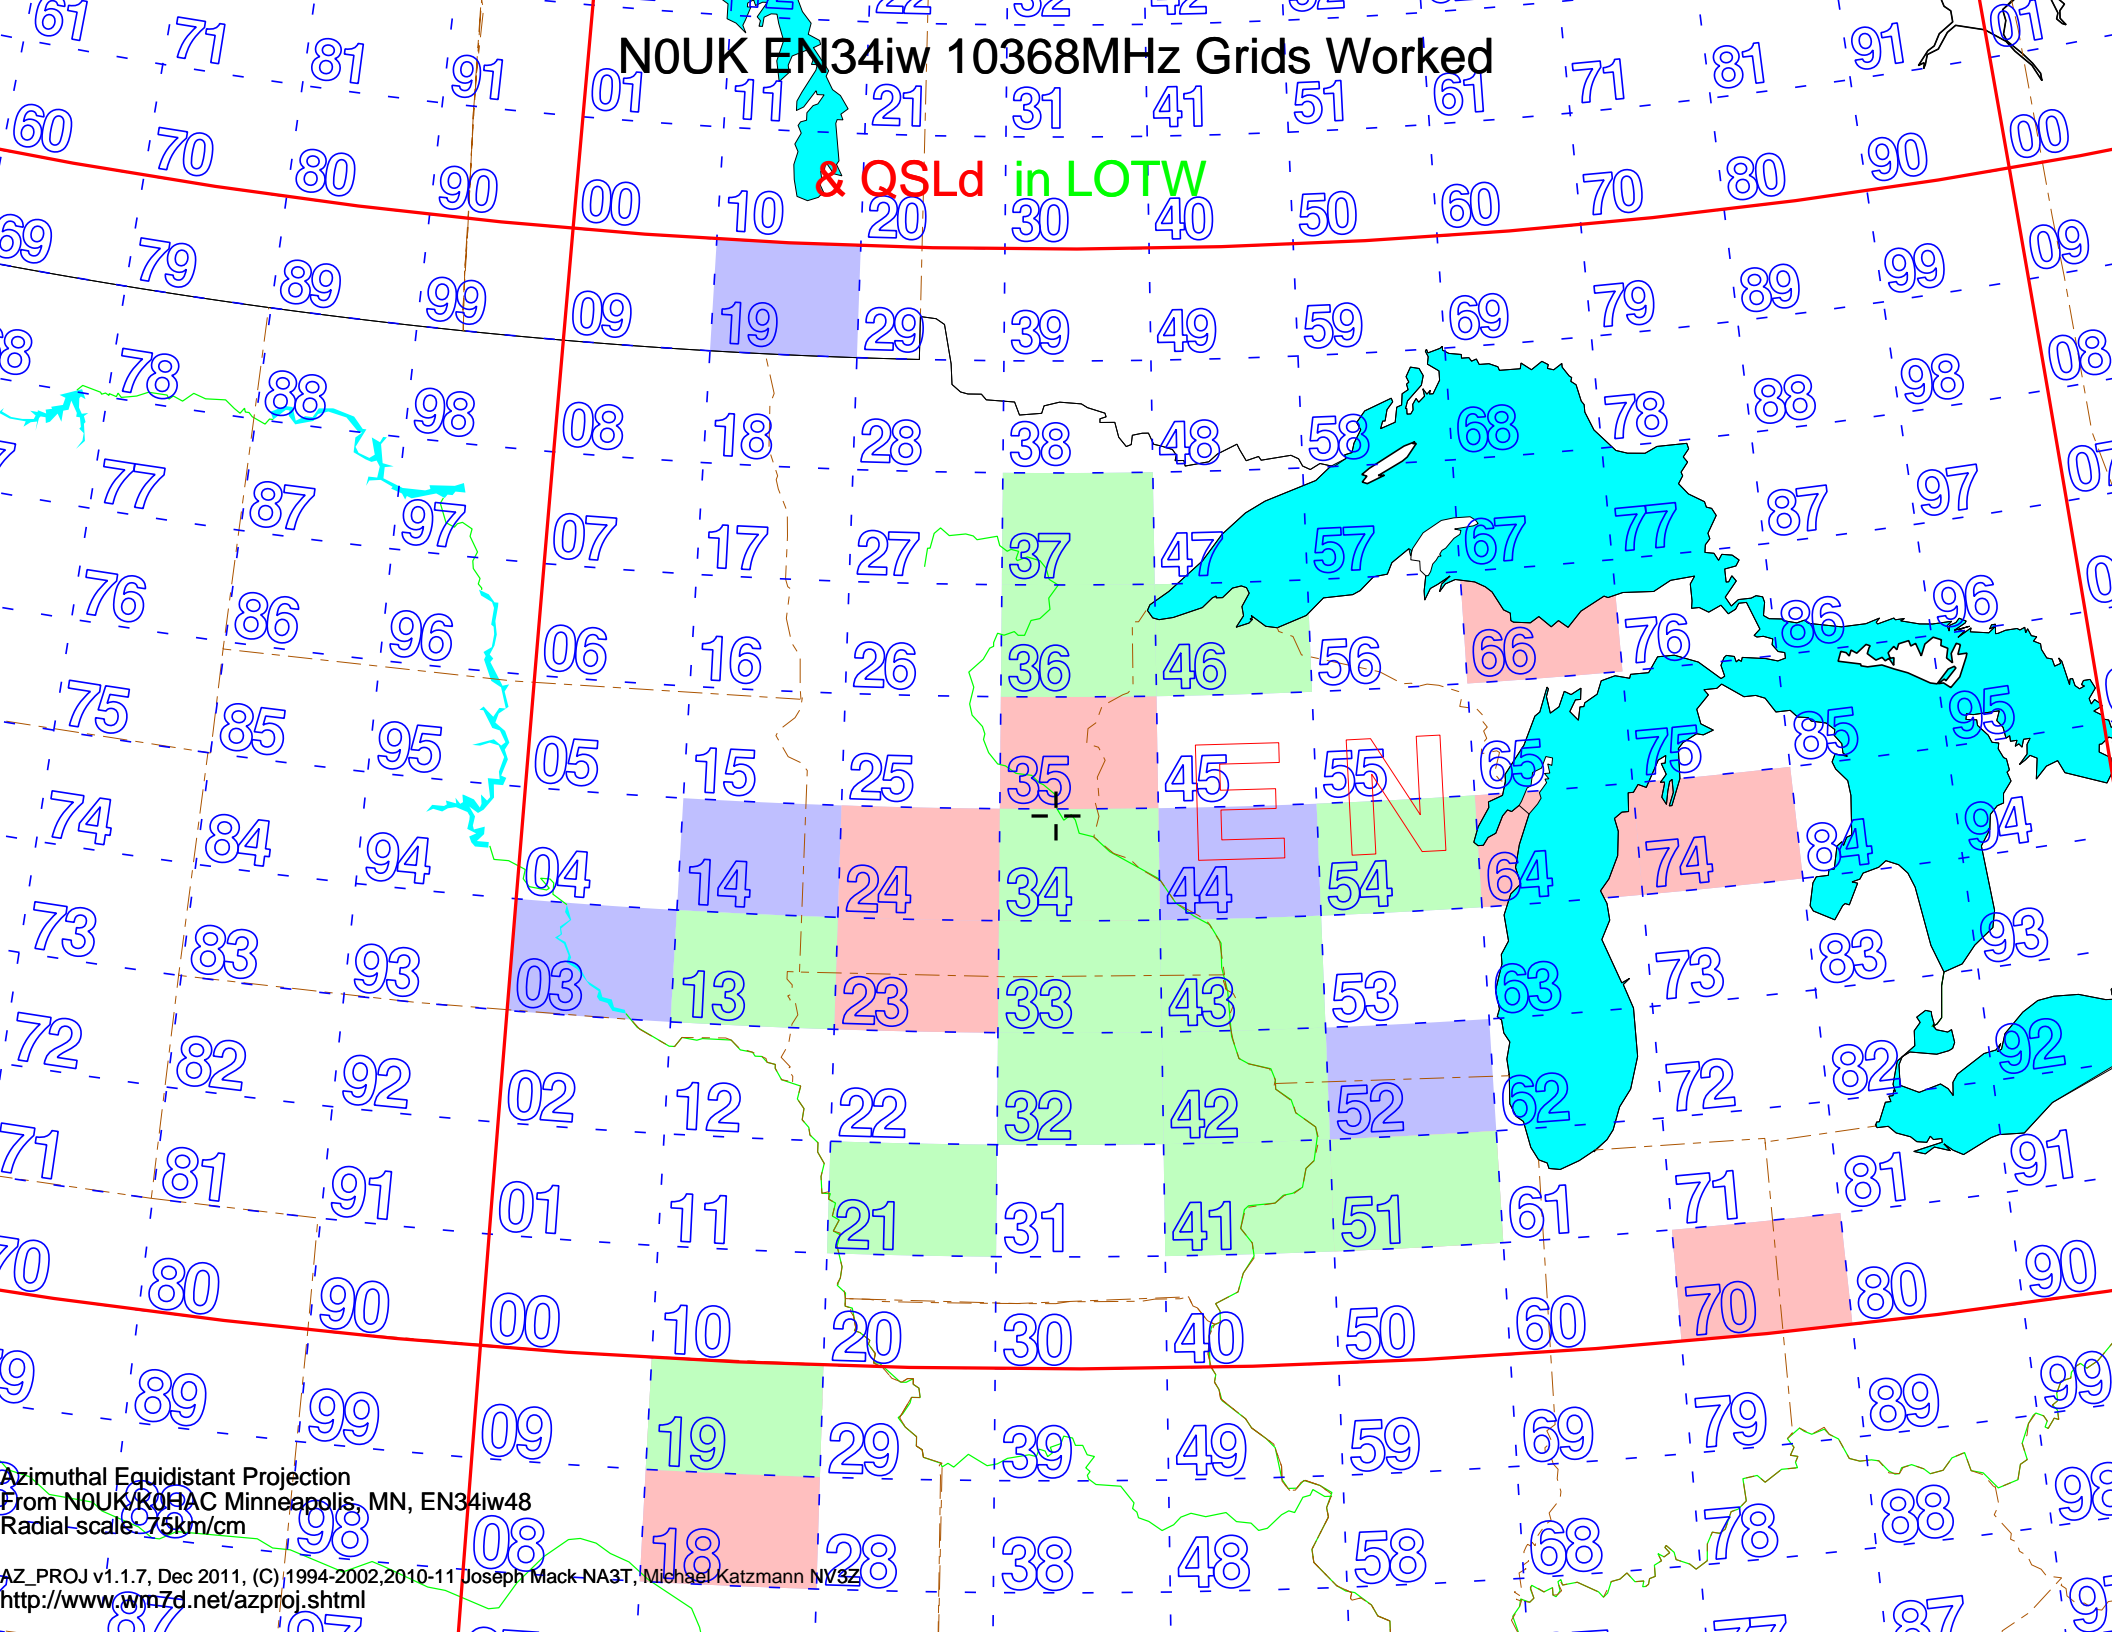

# N0UK EN34iw 10368MHz Grids Worked

& QSLd in LOTW

Azimuthal Equidistant Projection  
From N0UK/K0HAC Minneapolis, MN, EN34iw48  
Radial scale: 75km/cm

AZ\_PROJ v1.1.7, Dec 2011, (C) 1994-2002, 2010-11 Joseph Mack-NA3T, Michael Katzmann NW3Z  
<http://www.wm7d.net/azproj.shtml>