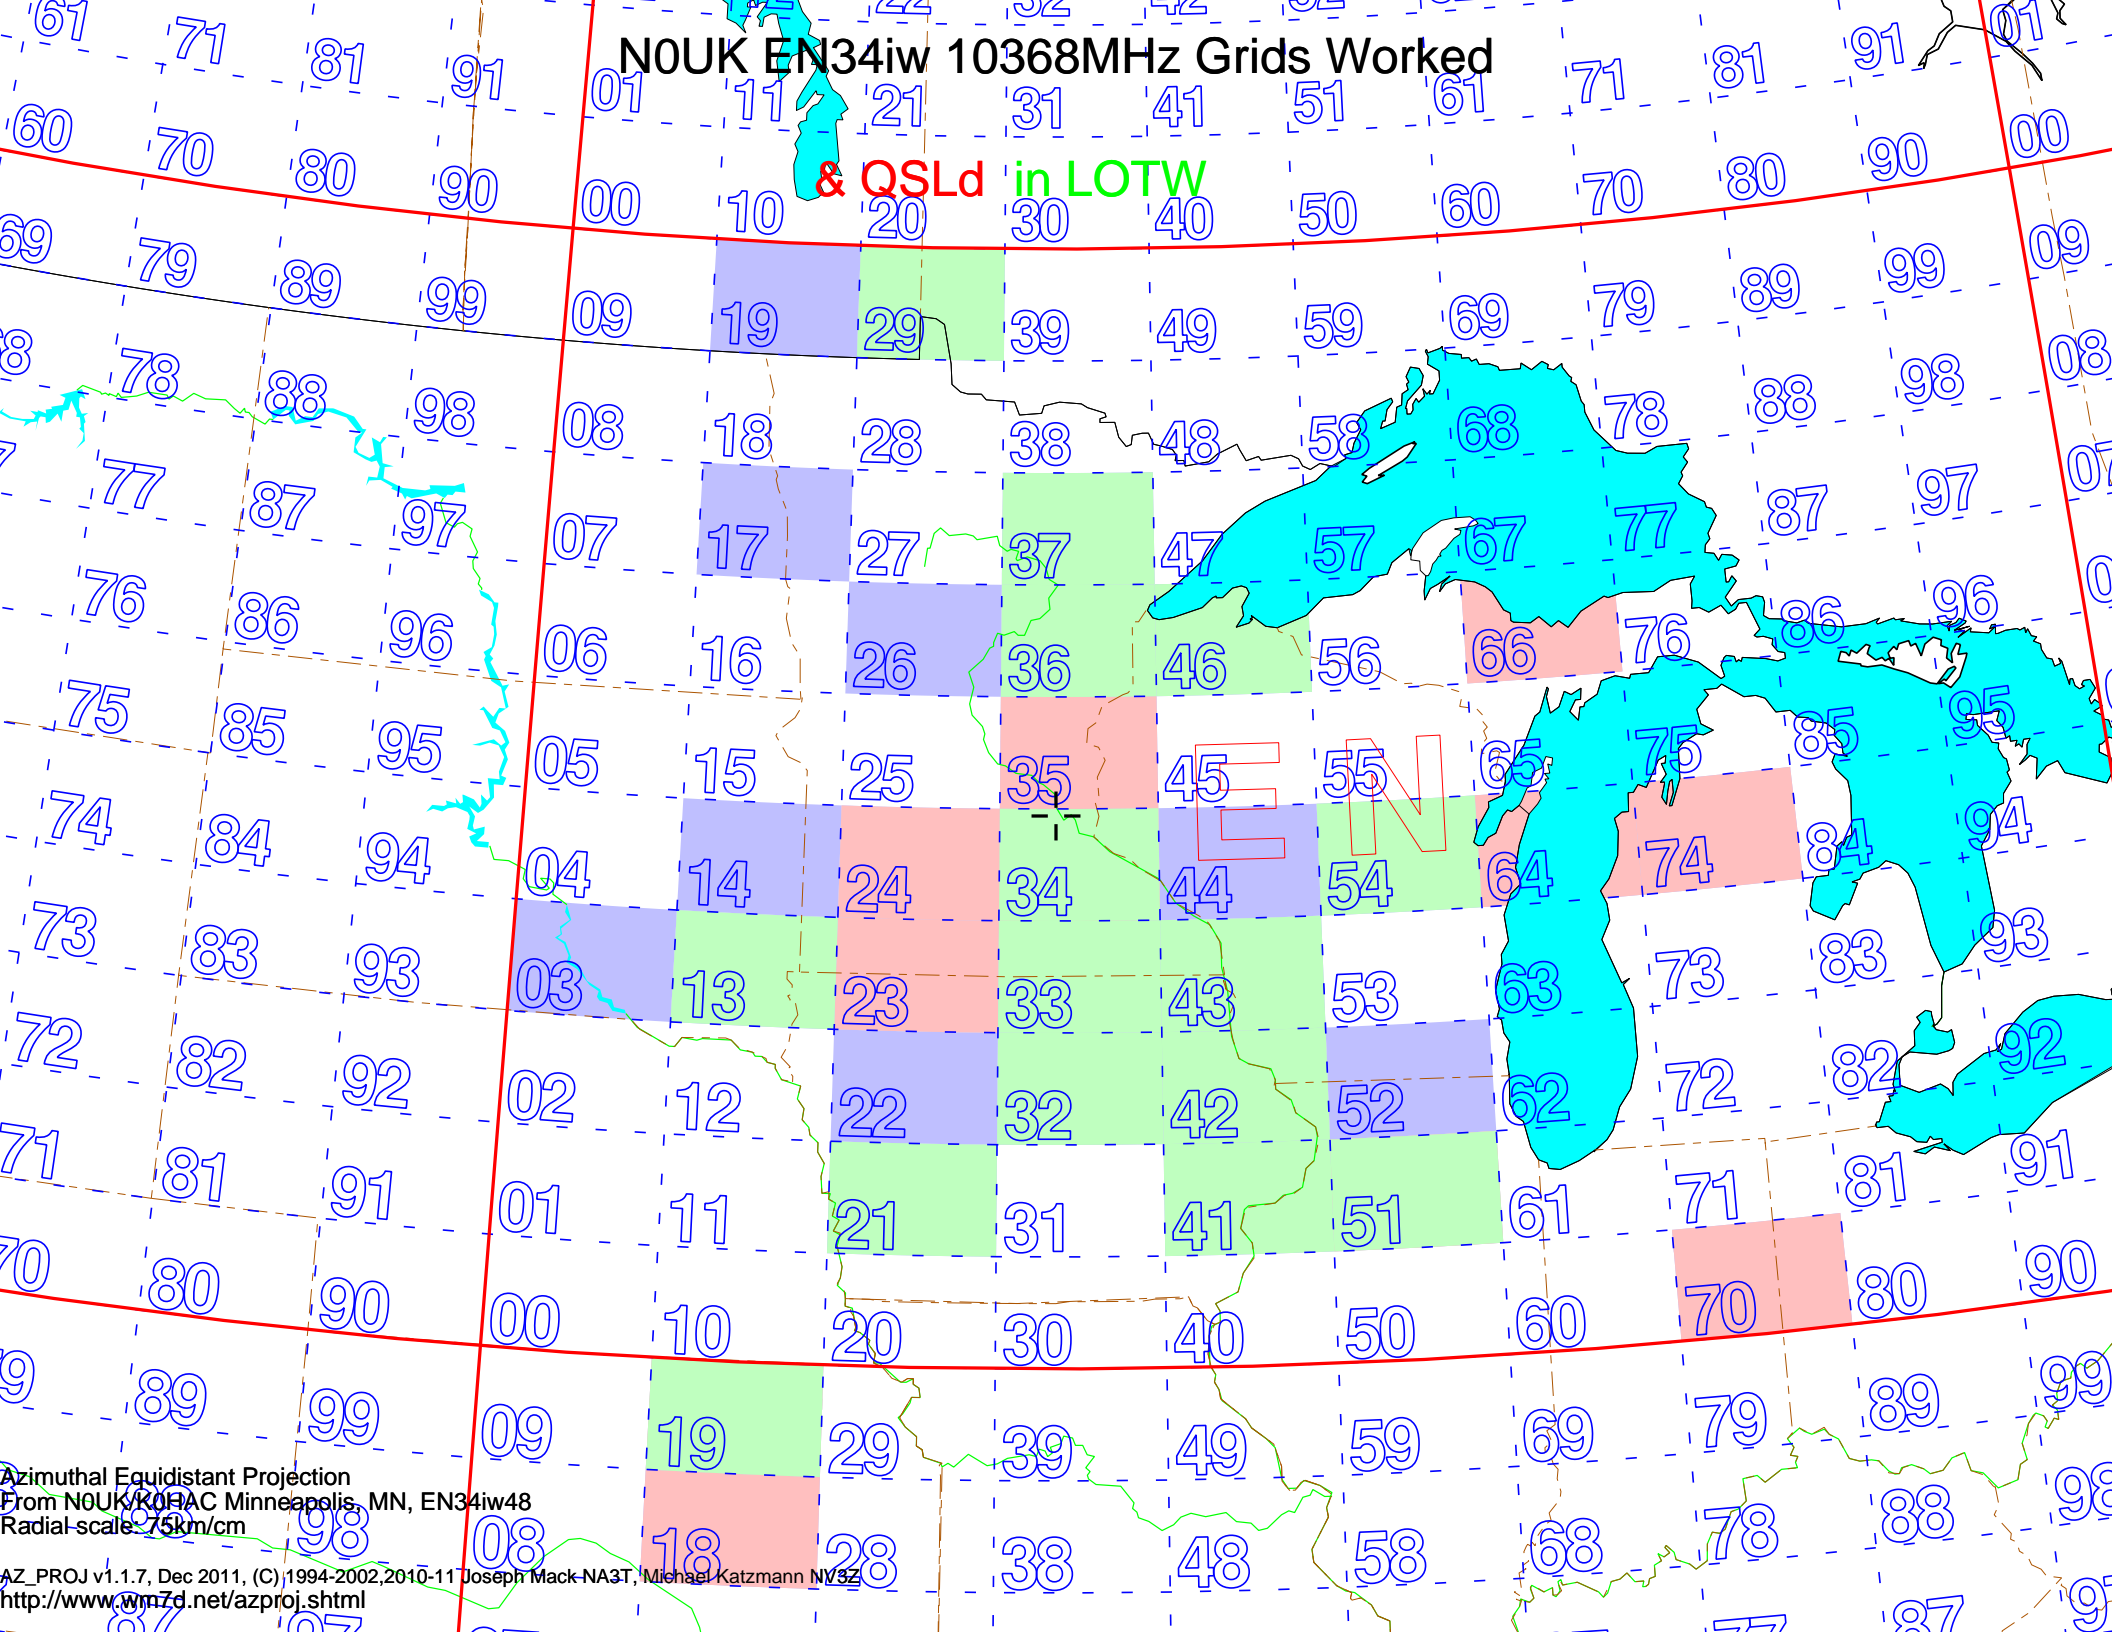

N0UK EN34iw 10368MHz Grids Worked

& QSLd in LOTW

Azimuthal Equidistant Projection
From N0UK/K0RAC Minneapolis, MN, EN34iw48
Radial scale: 75km/cm

AZ_PROJ v1.1.7, Dec 2011, (C) 1994-2002, 2010-11 Joseph Mack-NA3T, Michael Katzmann NW3Z
<http://www.wm7d.net/azproj.shtml>